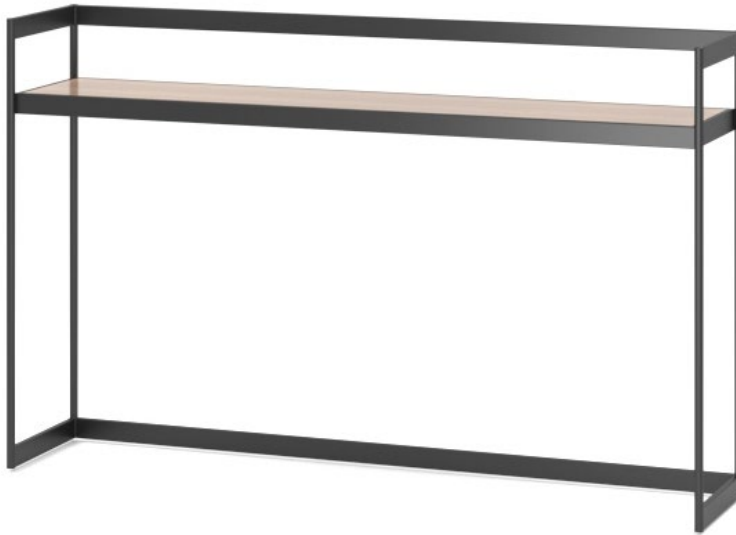

## Headboard full/double

**Model: CG-SR-1801B**  
**Series: Thorn**

Desc: Headboard full/double  
Size: W56"x D1"x H30"  
Frame Material: Steel  
Frame Finish: Powder coated  
Board Material: TFL  
Board Thickness: 18mm  
Edge: PVC 2mm  
Fully Assembled  
Limited 10 Year Warranty

**Model: CG-SR-1810B**  
**Series: Thorn**

Desc: Desk with drawers

Size: W42"x D24"x H31"

Frame Material: Steel

Frame Finish: Powder coated

Board Material: TFL

Board Thickness: 18mm

Edge: PVC 2mm

**Model: CG-SR-1811A**

**Series: Thorn**

Desc: Desk hutch

Size: W42"x D12"x H30"

Frame Material: Steel

Frame Finish: Powder coated

Board Material: TFL

Board Thickness: 18mm