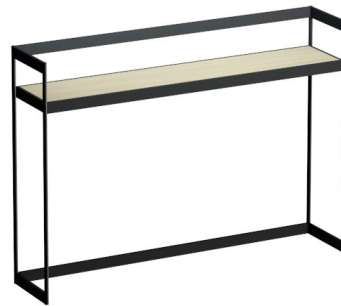

Model: CG-SR-1811B

Disclaimer: Nerval makes every effort to provide accurate specification data. However, specification may change without notice. Please visit nerval website to see NERVAL'S TERMS AND CONDITIONS.